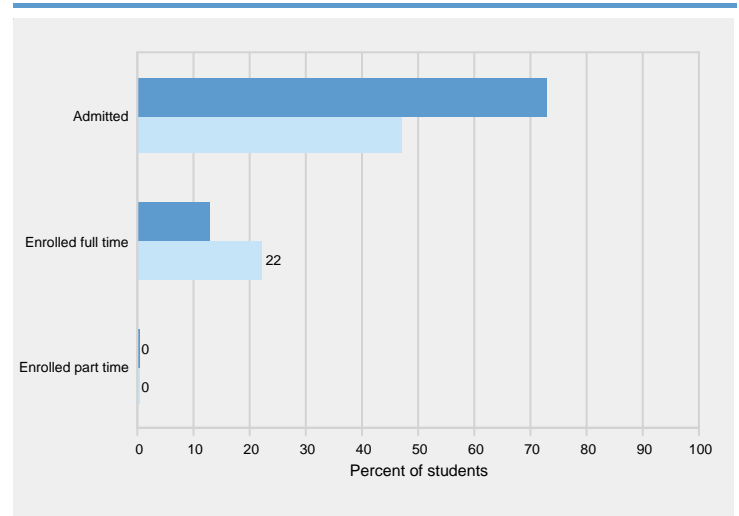

Figure 1. Number of first-time undergraduate students who applied, were admitted, and enrolled full and part time: Fall 2015

Figure 2. Percent of first-time undergraduate applicants admitted, and percent of admissions enrolled, by full- and part-time status: Fall 2015

Figure 3. Percent of all students enrolled, by race/ethnicity, and percent of students who are women: Fall 2015

Figure 12. Retention rates of full-time, first-time bachelor's degree seeking students (Fall 2014 cohort)