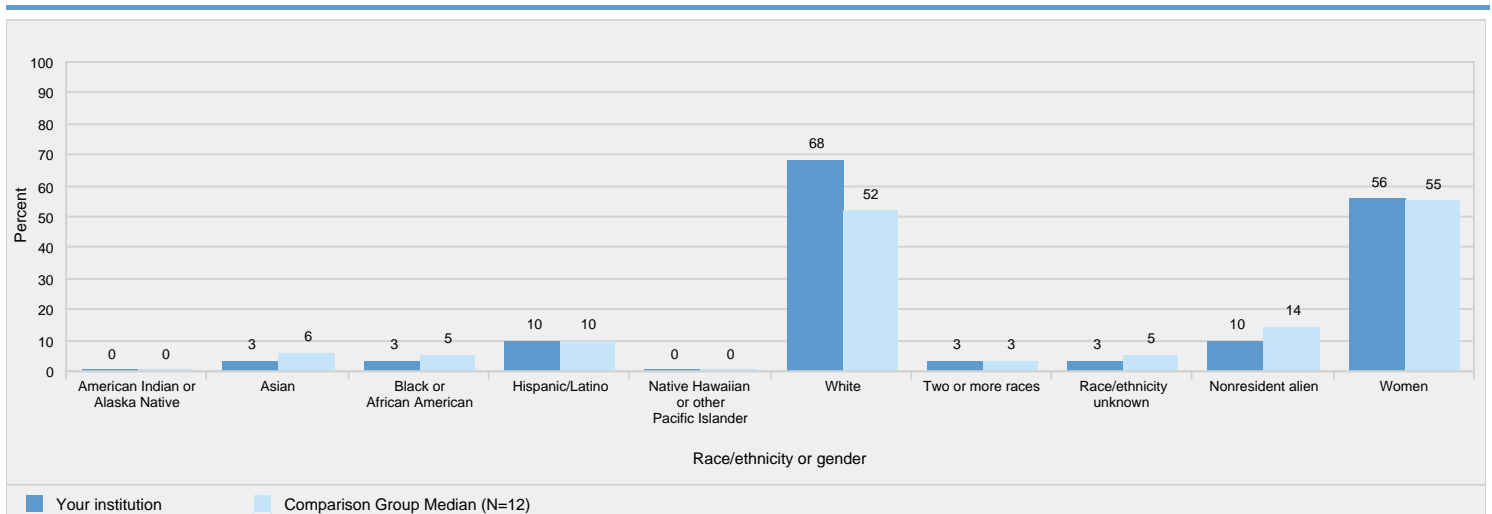

Figure 1. Number of first-time undergraduate students who applied, were admitted, and enrolled full and part time: Fall 2015

Figure 2. Percent of first-time undergraduate applicants admitted, and percent of admissions enrolled, by full- and part-time status: Fall 2015

Figure 3. Percent of all students enrolled, by race/ethnicity, and percent of students who are women: Fall 2015

Figure 12. Retention rates of full-time, first-time bachelor's degree seeking students (Fall 2014 cohort)