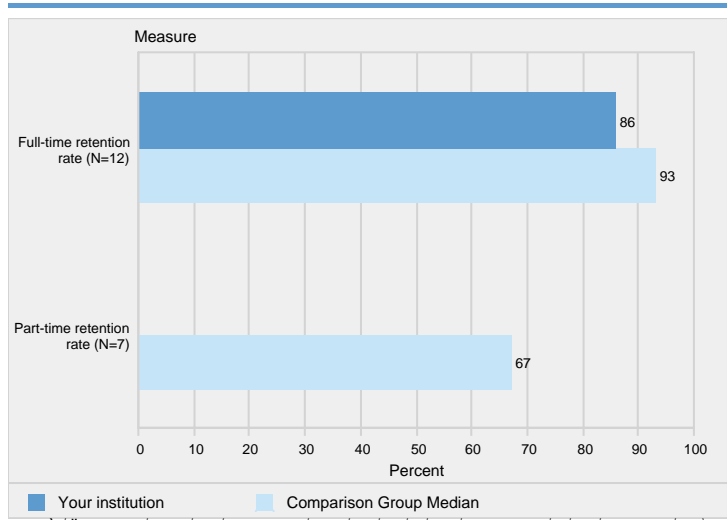

Figure 1. Number of first-time undergraduate students who applied, were admitted, and enrolled full and part time: Fall 2015

Figure 2. Percent of first-time undergraduate applicants admitted, and percent of admissions enrolled, by full- and part-time status: Fall 2015

Figure 3. Percent of all students enrolled, by race/ethnicity, and percent of students who are women: Fall 2015

Figure 12. Retention rates of full-time, first-time bachelor's degree seeking students (Fall 2014 cohort)