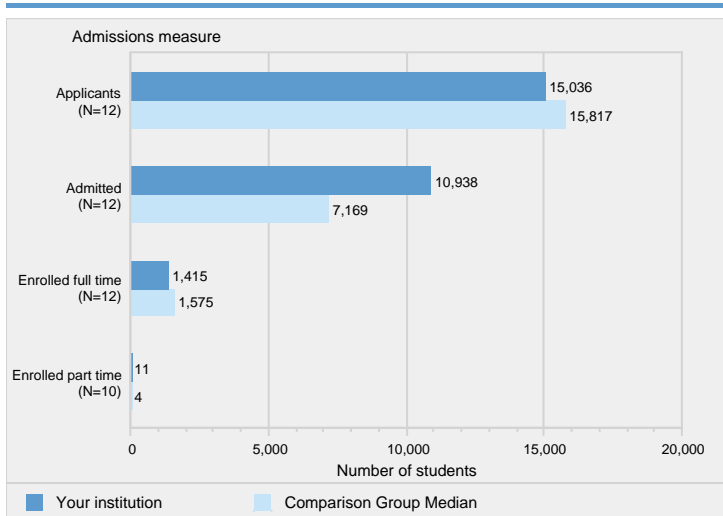

Figure 1. Number of first-time undergraduate students who applied, were admitted, and enrolled full and part time: Fall 2015

Figure 2. Percent of first-time undergraduate applicants admitted, and percent of admissions enrolled, by full- and part-time status: Fall 2015

Figure 3. Percent of all students enrolled, by race/ethnicity, and percent of students who are women: Fall 2015

Figure 12. Retention rates of full-time, first-time bachelor's degree seeking students (Fall 2014 cohort)